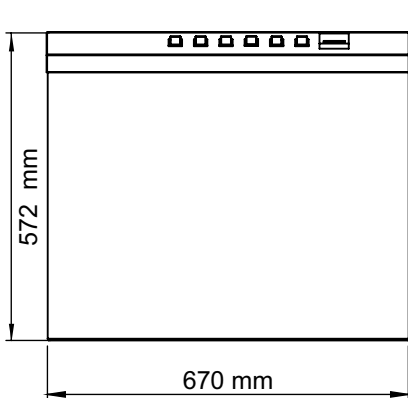

- Standardized and controlled lightening conditions.
- Wide Viewing Area
- High Quality Light sources used.

Top View

Front View

Side View

Key Specifications:

Angle of Viewing Booth	45 Degree
Viewing Booth Material	Wood or Steel
Lights	D 65 Artificial Daylight, TL 84 Triphosphor Fluorescent Light (Point of Sale) UV Black light Ultra Violet Black Light, TFL Tungsten Filament Light, CWF Cool White Light
Time Totalizer accuracy	± 0.2% over entire range
Viewing Area	L 675 x W 455 x H 400 mm
Time Totalizer Least Count	1/10 h
Read out	99999.9 hr.
Size of tube light	2 Feet