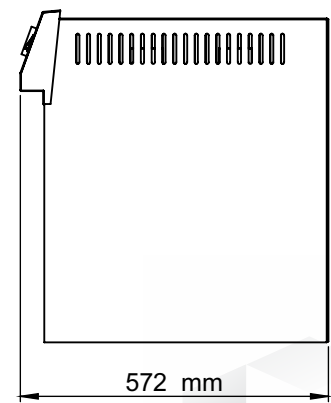

- Standardized and controlled lightening conditions.
- Wide Viewing Area
- High Quality Light sources used.

Top View

Front View

Side View

Key Specifications:

Angle of Viewing Booth	45 Degree
Viewing Booth Material	Wood or Steel
Lights	D 65 Artificial Daylight, TL 84 Triphosphor Fluorescent Light (Point of Sale) UV Black light Ultra Violet Black Light, TFL Tungsten Filament Light, CWF Cool White Light
Time Totalizer accuracy	± 0.2% over entire range
Viewing Area	L 675 x W 455 x H 400 mm
Time Totalizer Least Count	1/10 h
Read out	99999.9 hr.
Size of tube light	2 Feet