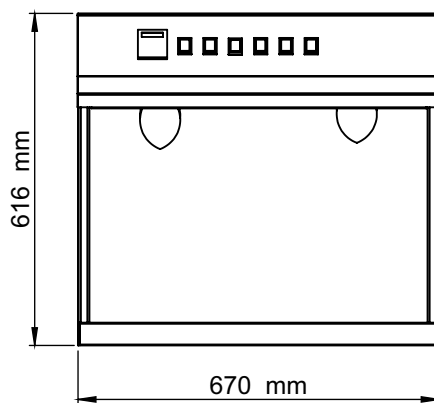

- Standardized and controlled lightening conditions.
- Wide Viewing Area
- High Quality Light sources used.

Top View

Front View

Side View

Key Specifications:

Angle of Viewing Booth	45 Degree
Viewing Booth Material	Wood or Steel
Lights	D 65 Artificial Daylight, TL 84 Triphosphor Fluorescent Light (Point of Sale) UV Black light Ultra Violet Black Light, TFL Tungsten Filament Light, CWF Cool White Light
Time Totalizer accuracy	± 0.2% over entire range
Viewing Area	L 675 x W 455 x H 400 mm
Time Totalizer Least Count	1/10 h
Read out	99999.9 hr.
Size of tube light	2 Feet