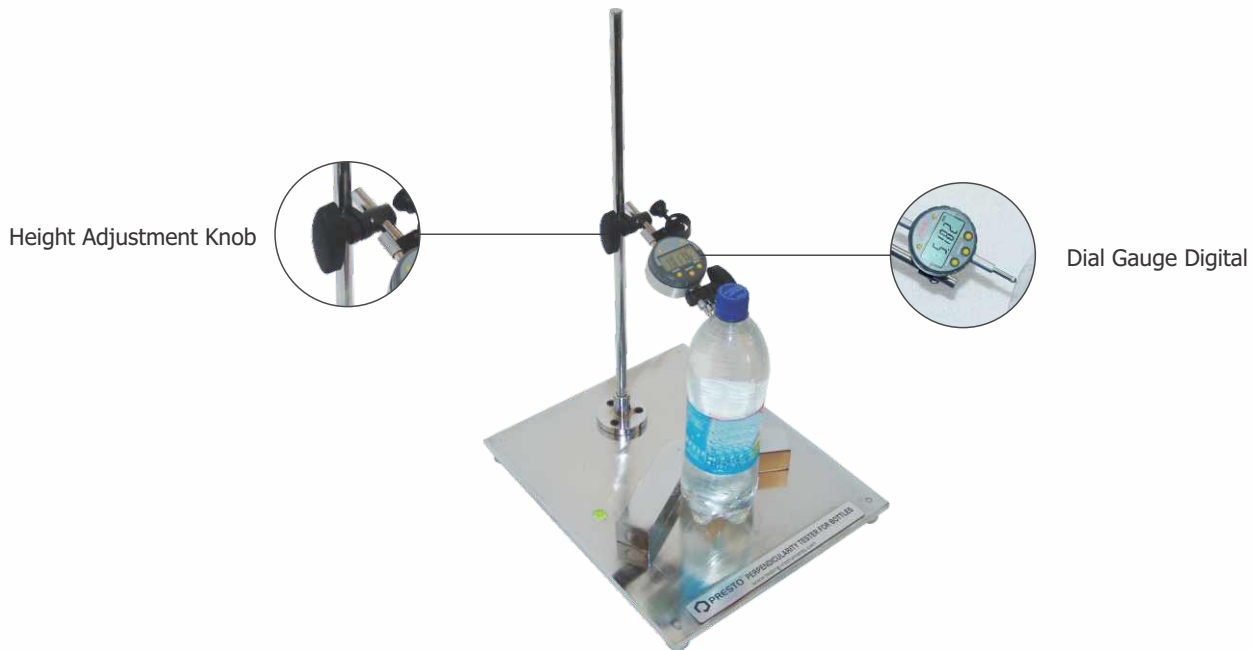

# Bottle Perpendicularity Tester

## Model No. PPTB - 0109

**Bottle Perpendicularity Tester** is a consistent tool that helps the manufacturer in testing the perpendicularity of PET Bottles or Blow molded containers. It is based on the principle to test the accuracy of the shape and size of bottle.

- Easy and accurate readout
- Comes with Zero Tolerance
- Adjustable measurement operations
- Repeatability in test measurements of bottles/blow molded containers

With Bottle Perpendicularity Tester, PET Bottle/Container Perpendicularity is checked as it depends upon the shape, size and quality of product. It has a basic turntable where the test specimen is placed and rotated with a probe checking the differential in movement.

### Highlights:

Gauge	1
Bottle Size	Upto 2.5 litres (max height of bottle 350mm & Dia 130 mm)
Linearity Check	± 0.010 mm with slip gauge
Foot reset	Adjustable
Arm	Adjustable flexible arm

Comes with height adjusting knob to adjust the height of gauge. Highly accurate and reliable instrument to measure the Perpendicularity of Bottles/Containers.